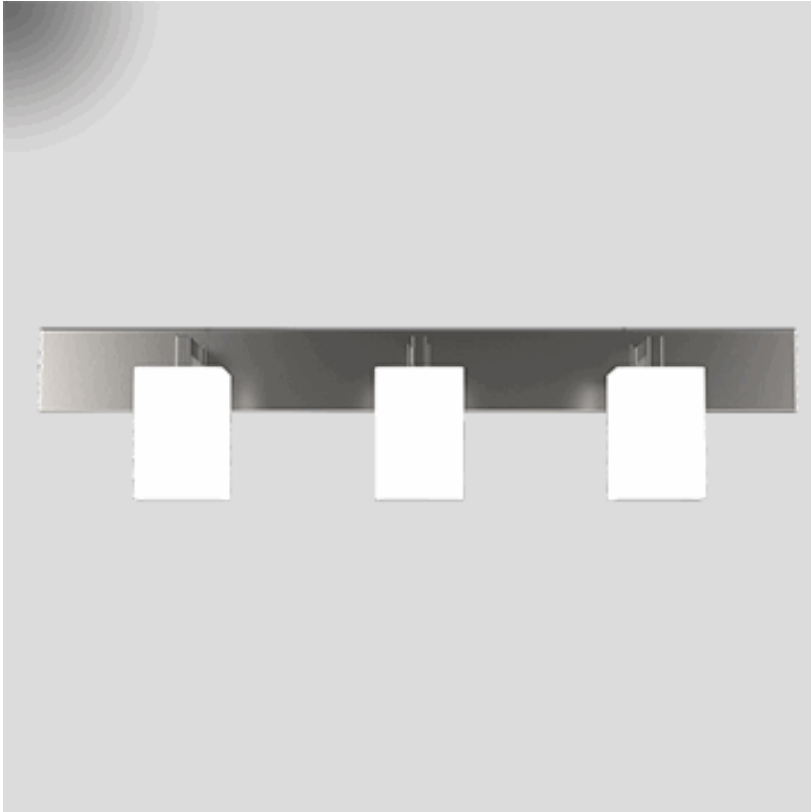

Lamp Specifications

3915V

ARKANSAS LIGHTING
S T A Y I L L U M I N A T E D

36" Brushed Nickel Vanity Fixture, 8.5" high, with Frosted White Glass Diffusers. Direct wired. 3 medium base sockets. Recommend three 1100 lumen LED bulbs.

Lamp Dimensions:	36"W, 8.5"H, 7"D	Shade Part Number:	NA
Lamp Finish:	Brushed Nickel	Shade Material:	Frosted White Glass
Switch:	NA	Shade Dimensions:	4"X4" top & bottom, 6"H
Bulb Wattage:	Recommend three 1100 lumen LED bulbs, max rating three 18 watt CFL	Harp:	NA
Cordset:	direct wired	Miscellaneous:	rated UL damp location
Socket:	medium base	Options:	
Base:	36"W, 4"H		
Extension:			